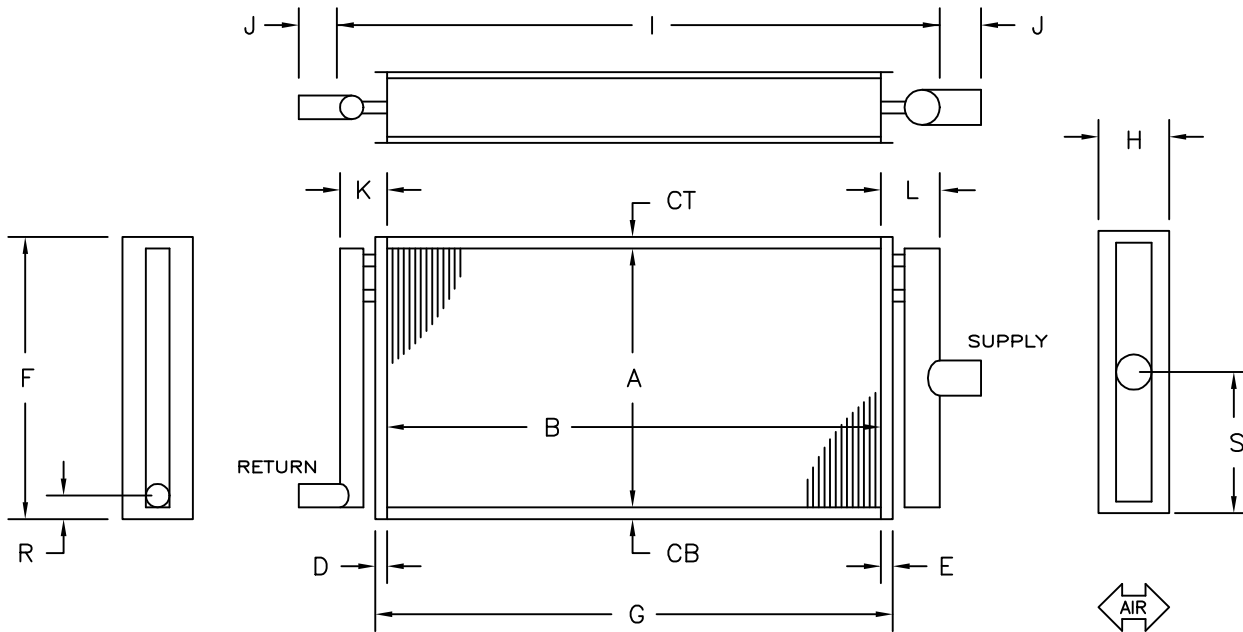

ROWS:
5/8 - 1, 2
1 1/8 - 1

FINS:
5/8 - 6 thru 14
1 1/8 - 6 thru 14

TUBE WALL		FINS		CASING
5/8 OD	1 1/8 OD	5/8 OD	1 1/8 OD	
.025	.035	.008AL	.010AL	16ga GV
.035	.049	.010AL		
.049		.006CU	.010CU	16ga SS
		.008CU	.010CU	
		.010CU		

HEADERS & TUBES - COPPER ONLY

ITEM	SUPPLY	RETURN	CONNECTIONS	
1			RED BRASS	COPPER
2			MPT	MPT
3				FPT
4				SWT

DIMENSIONAL DATA IN INCHES

	QTY	ROWS	FPI	A	B	CT	CB	D	E	F	G	H	I	J	K	L	S	R
1																		
2																		
3																		
4																		