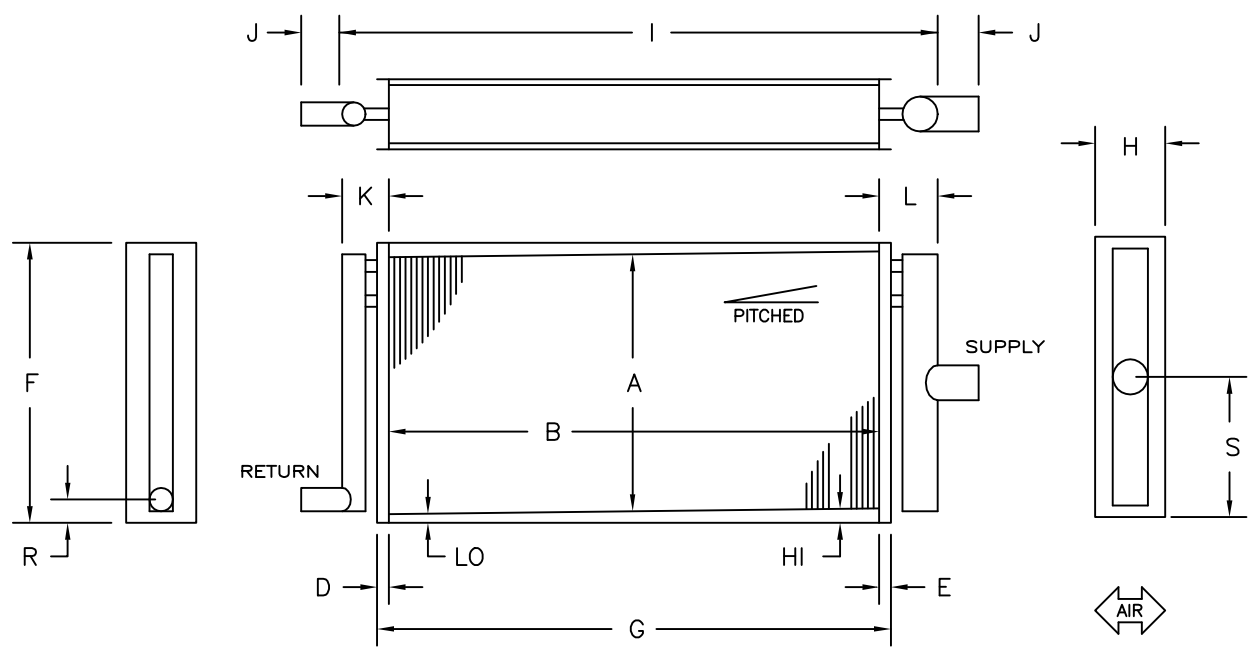

ROWS:
5/8 - 1, 2
1 1/8 - 1

FINS:
5/8 - 6 thru 14
1 1/8 - 6 thru 14

TUBE WALL		FINS		CASING
5/8 OD	1 1/8 OD	5/8 OD	1 1/8 OD	
.025	.035	.008AL	.010AL	16ga GV
.035	.049	.010AL		
.049		.006CU		16ga SS
		.008CU	.010CU	
		.010CU		

HEADERS & TUBES - COPPER ONLY

ITEM	SUPPLY	RETURN	CONNECTIONS	
1			RED BRASS	COPPER
2			MPT	MPT
3				FPT
4				SWT

DIMENSIONAL DATA IN INCHES

	QTY	ROWS	FPI	A	B	HI	LO	D	E	F	G	H	I	J	K	L	S	R
1																		
2																		
3																		
4																		

MODEL NO.				CUST.				TAG:			
1				REP.				PURCHASE ORDER NO.			
2				APP	PRINTS	DATE		SHOP ORDER NO.			
3				FOR APPROVAL		DRAWING NO.		STEAM DISTRIBUTING & STANDARD STEAM			
4				FOR RECORD		NOSSP-					